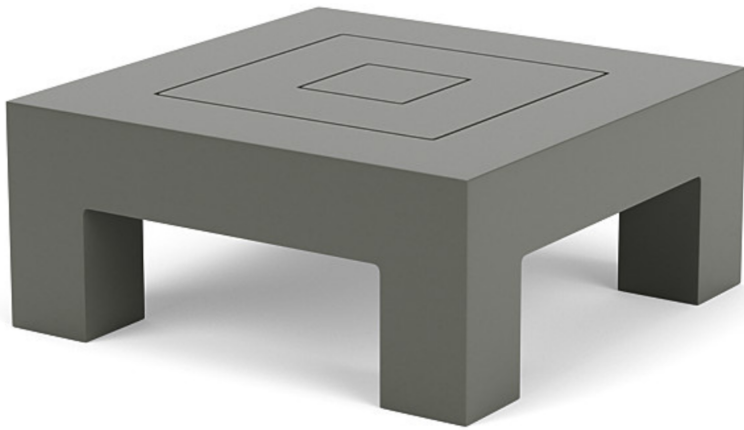

## Beachside Beachside Side Table

112230-Default

### DETAILS & SPECS

Designer	John Hutton
Collection	BEACHSIDE
Width	30in/76cm
Depth	30in/76cm
Height	13in/33cm
Weight (lb)	45

---

### DESCRIPTION

Aluminum frame available in standard powder coat options.

Custom colors available.

Fitted furniture cover is available.