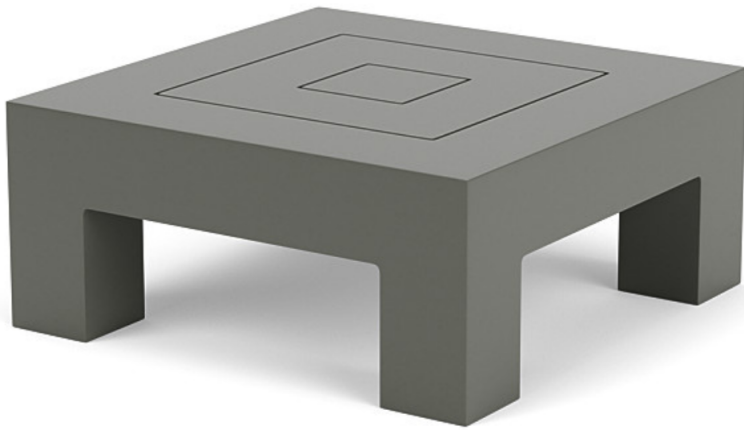

SUTHERLAND

BEACHSIDE

Beachside Side Table

112230-Default

DETAILS & SPECS

Designer	John Hutton
Collection	BEACHSIDE
Width	30in/76cm
Depth	30in/76cm
Height	13in/33cm

DESCRIPTION

Powder coated aluminum frame. Available in 21 standard colors. Custom colors available.