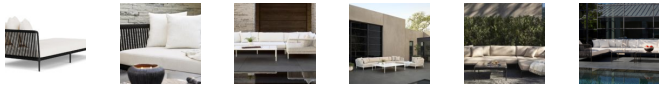

SUTHERLAND

OTTI

Otti Left Arm Sectional Sofa

113281LS-BONE

DETAILS & SPECS

Designer	Vincent Van Duysen
Collection	OTTI
Width	81.5in/207cm
Depth	43in/109cm
Height	25.5in/65cm
Seat Height w/frame	8.5in/22cm
Seat Height w/cushion	13.5in/34cm
Arm Height	25.5in/65cm
Com	11
Welt	5.5
Flange	5.5
Trim	34.5

DESCRIPTION

Powder coated aluminum frame with Perennials high-performance solution-dyed acrylic rope. Cushions included.

Available in two standard colors: Black with Noir Rope or Bone with White Sands Rope.