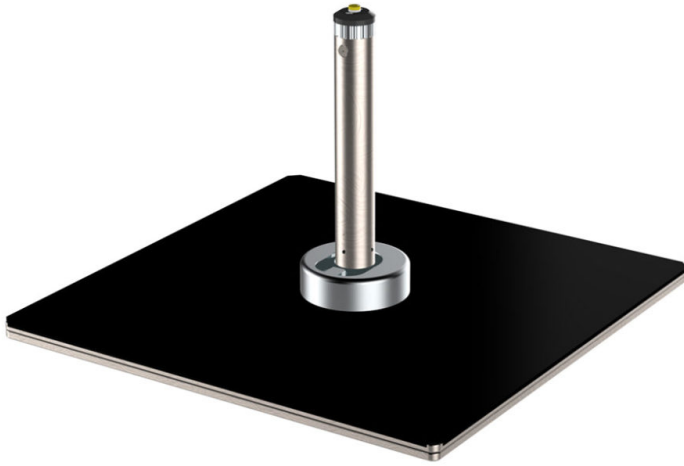

## UMBRELLA STAND

### 36" SQUARE UMBRELLA BASE

117036-SNOW

## DETAILS & SPECS

Collection	UMBRELLA STAND
Width	36in/91cm
Depth	36in/91cm
Height	19.5in/50cm

---

## DESCRIPTION

Galvanized steel base with powder coated aluminum cover.

Available in Black, Snow and Steel powder coat finishes.

Total Visible Height with Stem 3in/8cm.