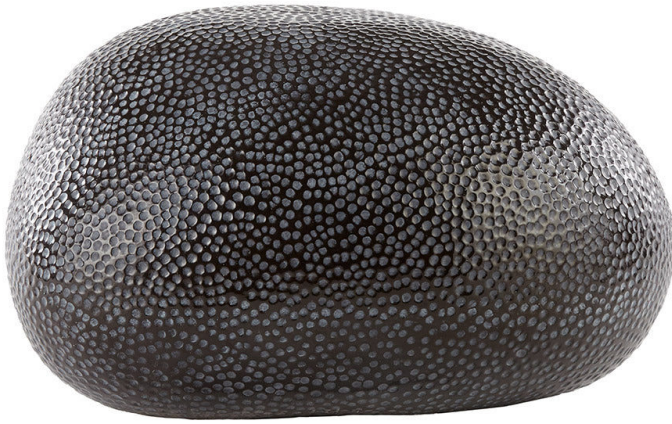

SUTHERLAND

DOMANI

Luna Large Stone Seat

100053-Default

DETAILS & SPECS

Collection	DOMANI
Width	27.5in/70cm
Depth	22in/56cm
Height	17.5in/44cm

DESCRIPTION

Terracotta with black metallic finish.

Dimensions may vary slightly as items are handmade.

Frostproof.