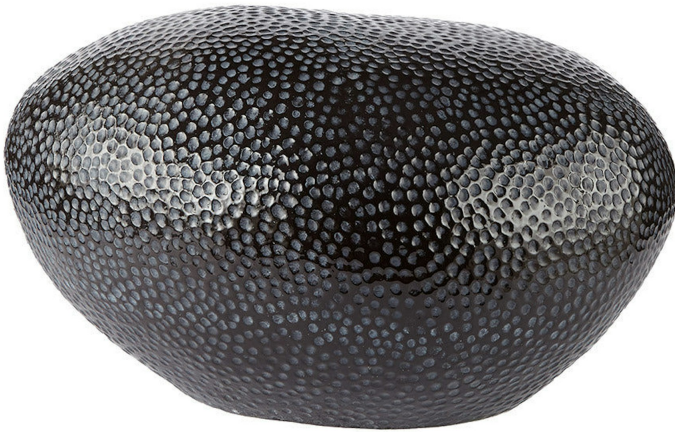

SUTHERLAND

Domani

Luna Small Stone Seat

100052-Default

DETAILS & SPECS

Collection	DOMANI
Width	22in/56cm
Depth	16in/41cm
Height	13in/33cm
Weight (lb)	66

DESCRIPTION

Terracotta with black metallic finish.

Dimensions may vary slightly as items are handmade.

Frostproof.