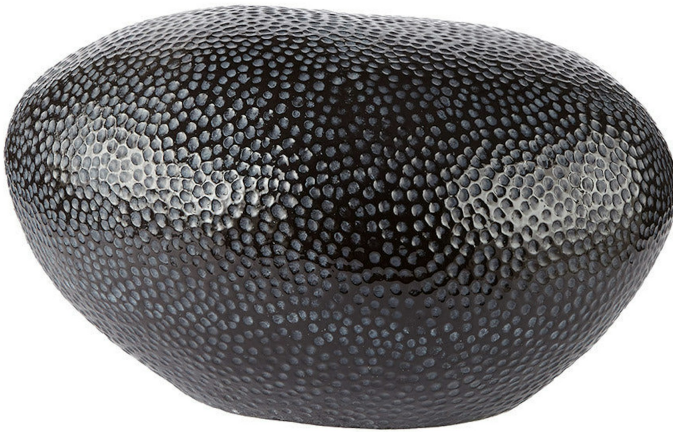

SUTHERLAND

Domani

Luna Small Stone Seat

100052-Default

DETAILS & SPECS

Collection	DOMANI
Width	22in/56cm
Depth	16in/41cm
Height	13in/33cm
Weight (lb)	66

DESCRIPTION

Terracotta with black metallic finish.

Dimensions may vary slightly as items are handmade.

Frostproof.