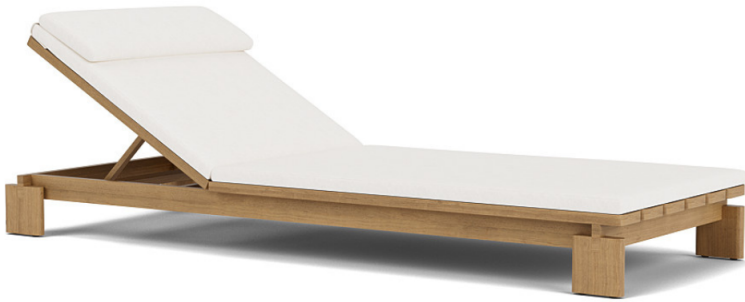

SUTHERLAND

SAMSA

Samsa Armless Chaise

280012-Default

DETAILS & SPECS

Designer	Maximilian Jencquel
Collection	SAMSA
Width	30in/76cm
Depth	80in/203cm
Height	8.5in/22cm
Seat Height w/frame	8.5in/22cm
Seat Height w/cushion	10in/25cm
Com	6
Welt	4
Flange	4
Trim	20

DESCRIPTION

Teak frame available in Natural, Weathered, Clear Sealer, or Yacht finish. Fitted furniture cover is available.