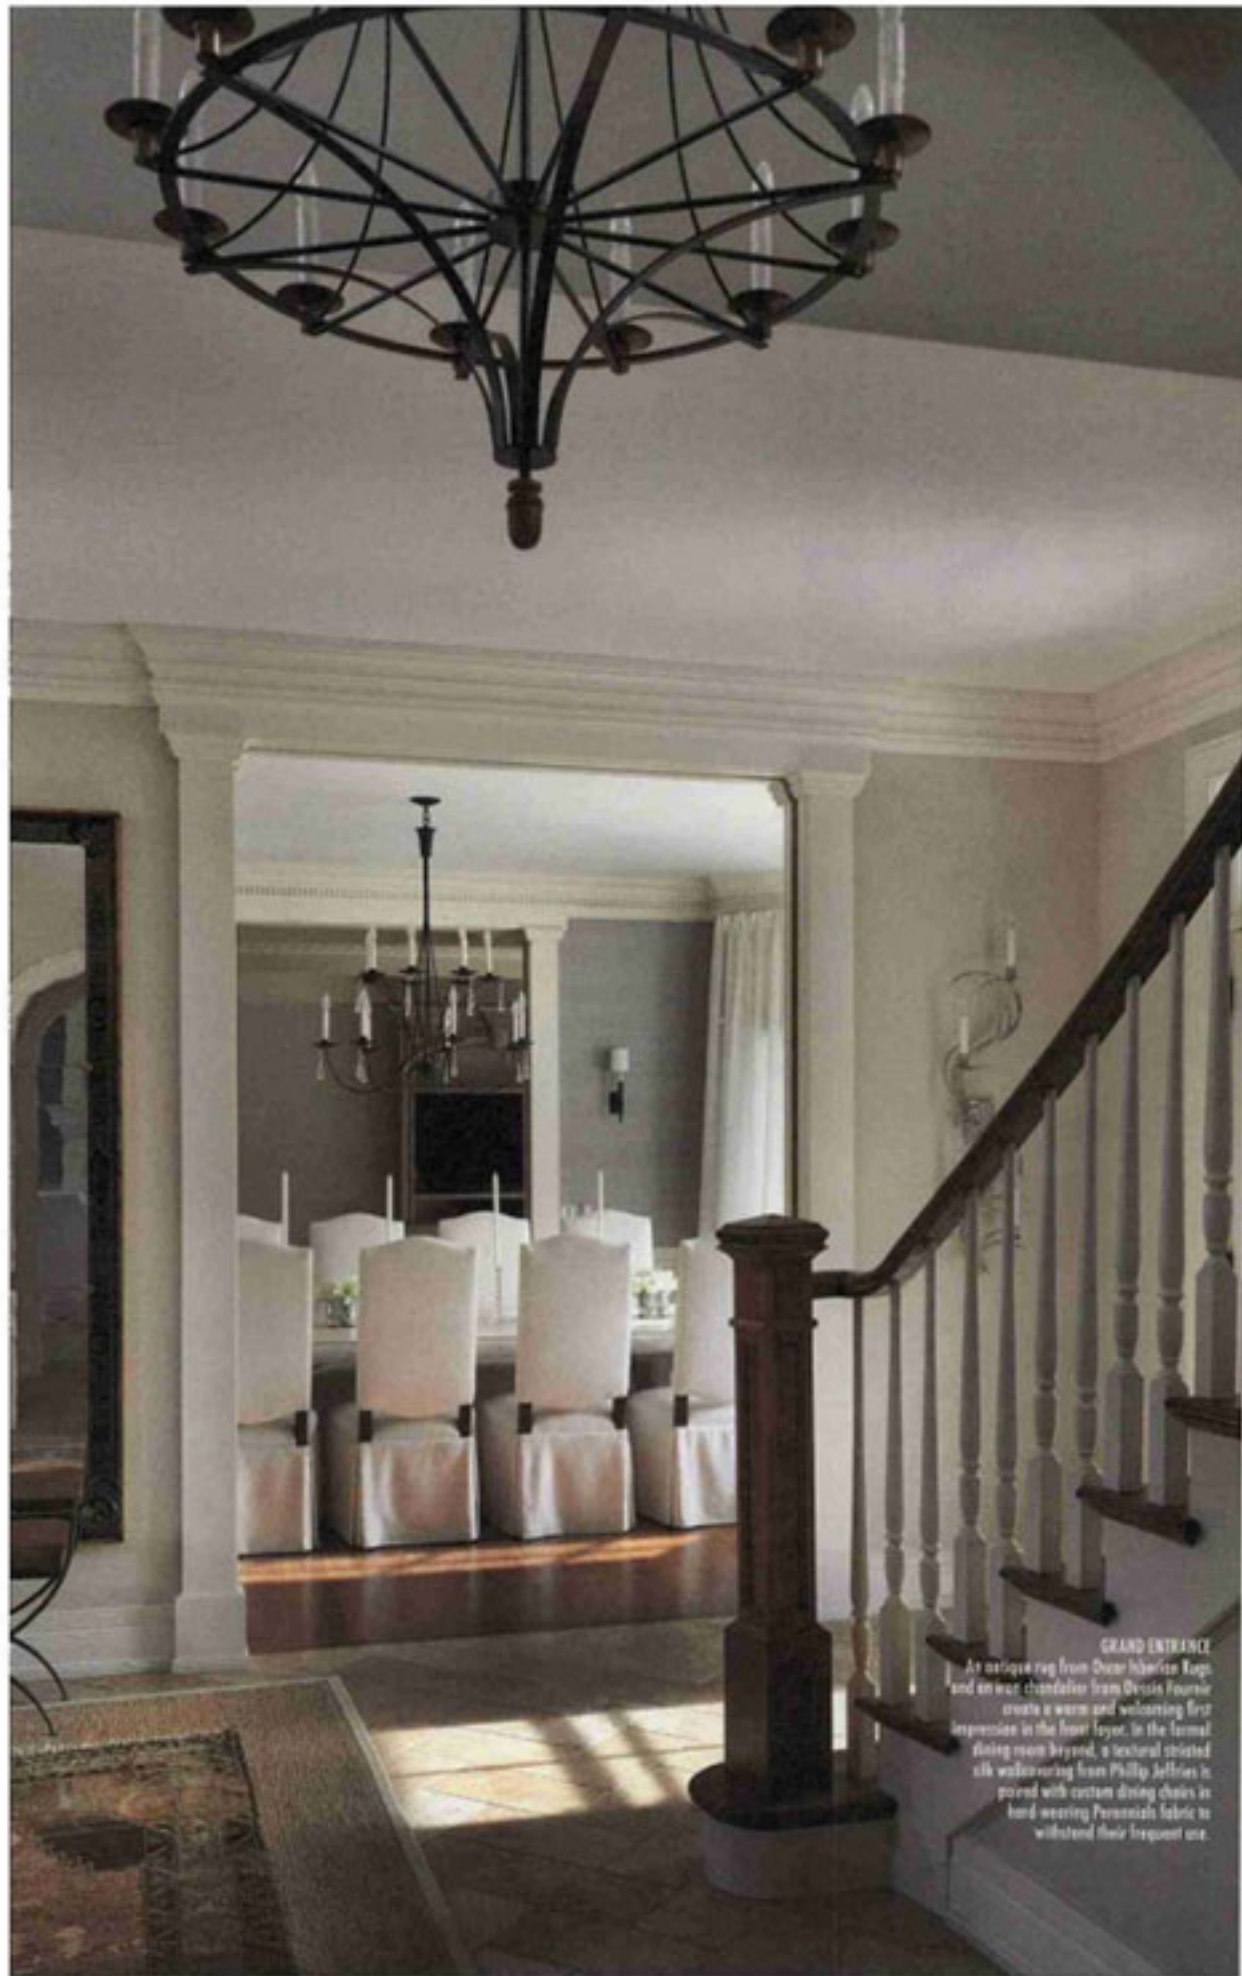

GRAND ENTRANCE

An antique rug from Oscar Isberian Rugs and an iron chandelier from Dessin Fournir create a warm and welcoming first impression in the front foyer. In the formal dining room beyond, a textural striped silk wallcovering from Philip Jeffries is paired with custom dining chairs in hard-wearing Perennials fabric to withstand their frequent use.

DESIGN DETAILS

TYPE
Single-family home

LOCATION
Glen Ellyn

INTERIOR DESIGN
Lauren Coburn LLC
laurencoburn.com

MILLWORK
Mike Bell, Inc. &
Westwater Patterson
mikebellonline.com

PAINTING & WALLPAPER
No Limits Paint
mattnglycustomfinishes.com

RESOURCES
David Sutherland
Perennials fabrics on sofas
and dining chairs
david.sutherland@showroom.com

Design Construction
Concepts
Master bathroom construction
dcoinc.net

Dessin Fournir
Floor lamp in living room,
chandelier in dining room and
Conrad shades throughout
desinfournir.com

Holly Hunt
Philip Jeffries and Fromental
wallcoverings and chandelier
in office
hollyhunt.com

Patti Gilford Fine Arts
Art consulting
pattigilford.com

**Mike Bell, Inc. &
Westwater Patterson**
Custom millwork and
fabrication of sofas, master
bed, nightstands, coffee tables
and dining table
mikebellonline.com

Oscar Isberian Rugs
Antique rugs in foyer, living
room and master bedroom
isberian.com

Patterson Flynn Martin
Stair and hallway runner
pattersonflynnmartin.com

Remains Lighting
Dining room sconces
remains.com

SMG Furniture
Upholstery
847.677.4219

Stark
Rug in office
starkcarpet.com