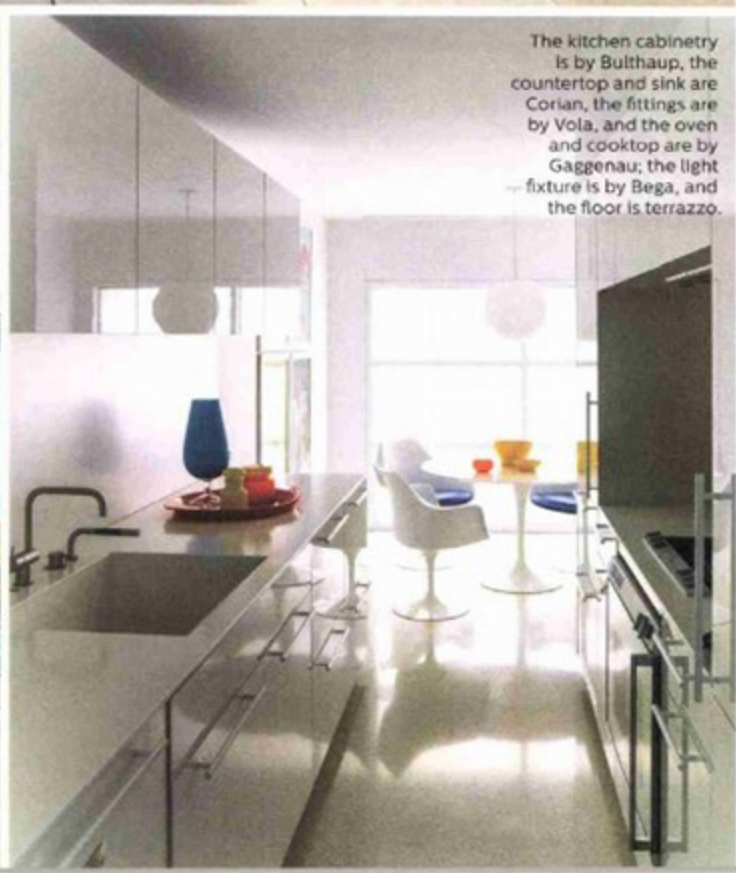

ELEDECOR

Setting the Style

**FASHION'S
MOVERS &
SHAKERS AT
HOME**

**VERONICA
BEARD'S
WEEKEND
RETREAT**

**PLUS
GRACE CODDINGTON
ROBERT DUFFY
JEFFREY KALINSKY
AND MORE**

OCTOBER 2016
ELLEDECOR.COM

SPECIAL SECTION
**THE KITCHEN OF
TOMORROW**
**TOOLS, TRENDS & TECHNOLOGY
YOU'LL LOVE**

A boxwood hedge shields the roof terrace; the teak furniture by David Sutherland has cushions covered in a Perennials fabric.

The living room's 1970s airplane painting is from Wyeth, and the walls are sheathed in Venetian plaster.

The kitchen cabinetry is by Bulthaup, the countertop and sink are Corian, the fittings are by Vola, and the oven and cooktop are by Gaggenau; the light fixture is by Bega, and the floor is terrazzo.