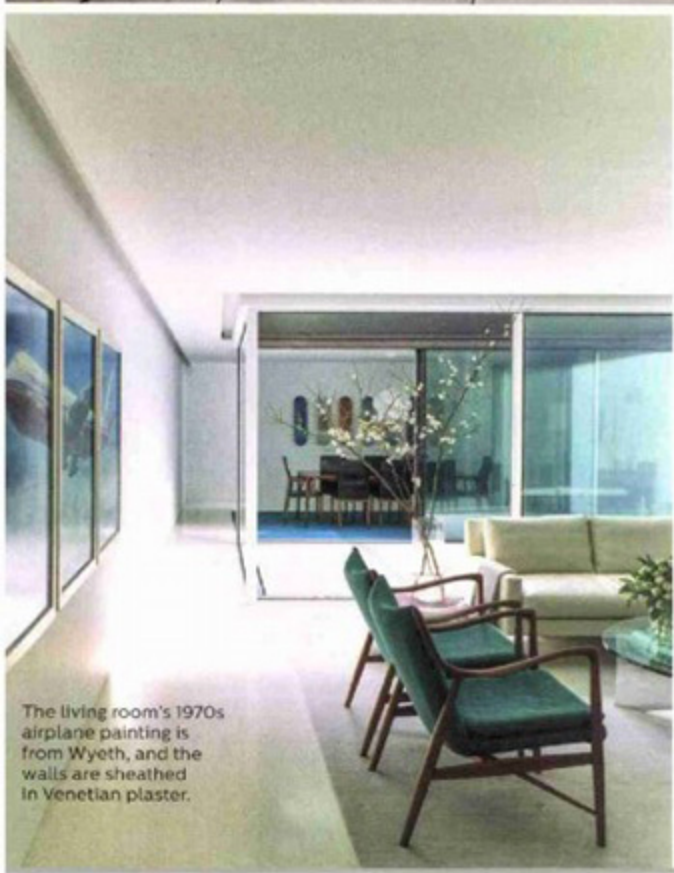

A boxwood hedge shields the roof terrace; the teak furniture by David Sutherland has cushions covered in a Perennials fabric.

The living room's 1970s airplane painting is from Wyeth, and the walls are sheathed in Venetian plaster.