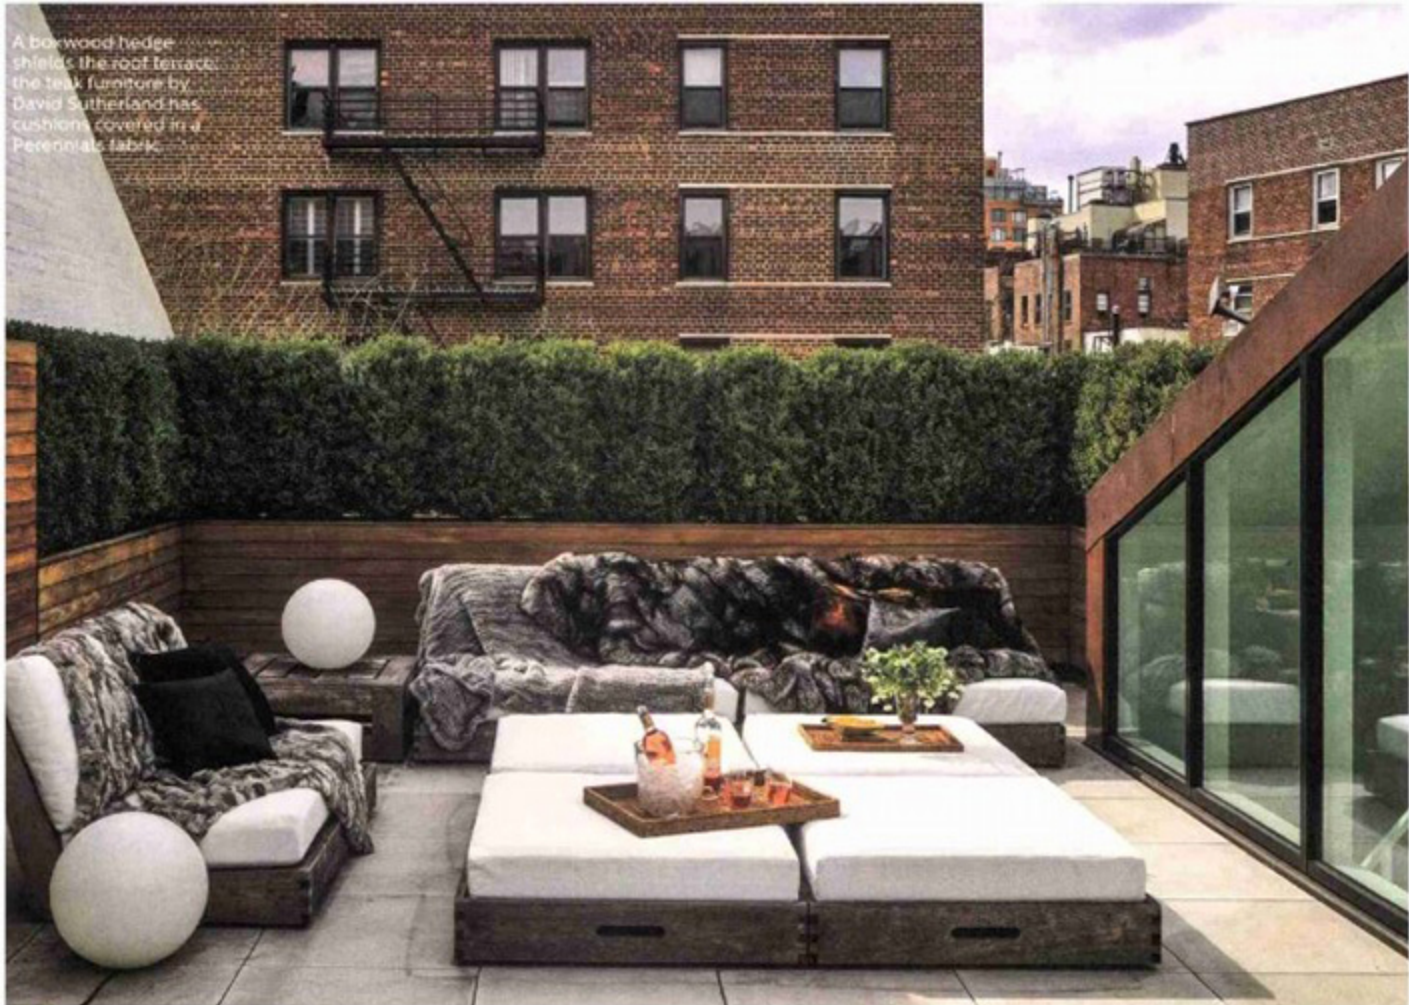

A boxwood hedge shields the roof terrace; the teak furniture by David Sutherland has cushions covered in a Perennials fabric.

The living room's 1970s airplane painting is from Wyeth, and the walls are sheathed in Venetian plaster.